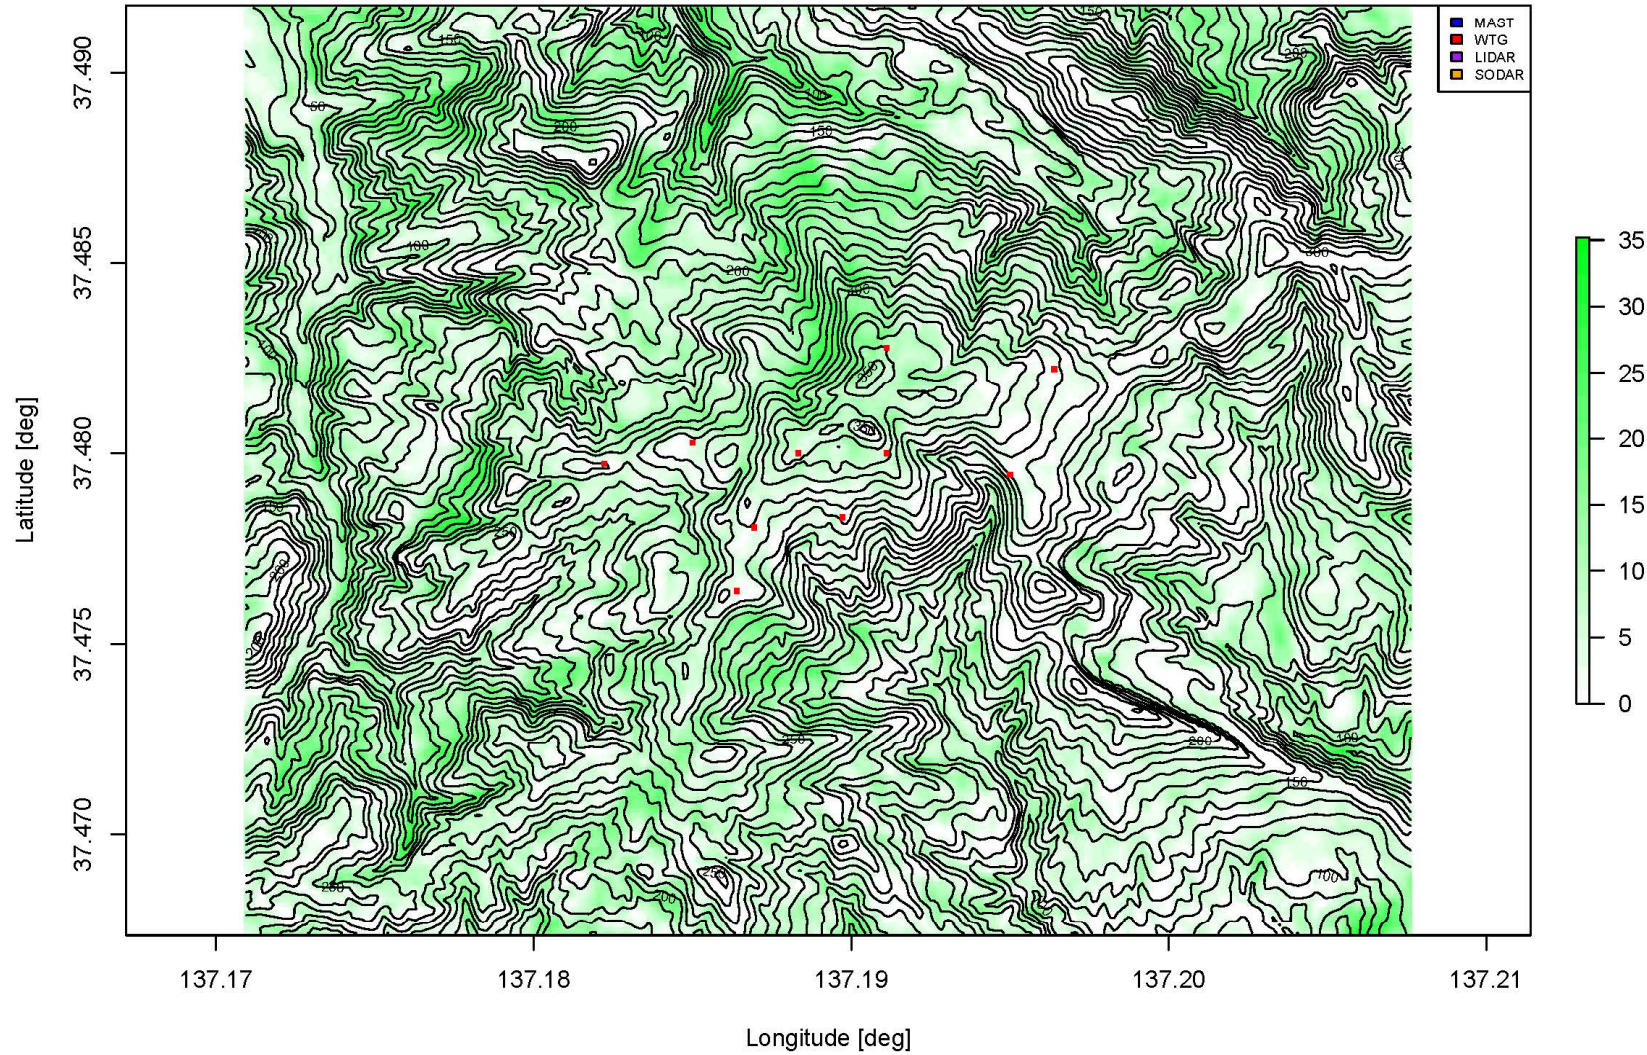

### Tree Height [meters] based on DEM10B

### Tree Height [meters] based on DEM10B with Elevation Contours

### T4 – Tree Height in meters (5m Grid)

Calculated Tree Height

Google Earth

Tall Trees

木の高さは高い