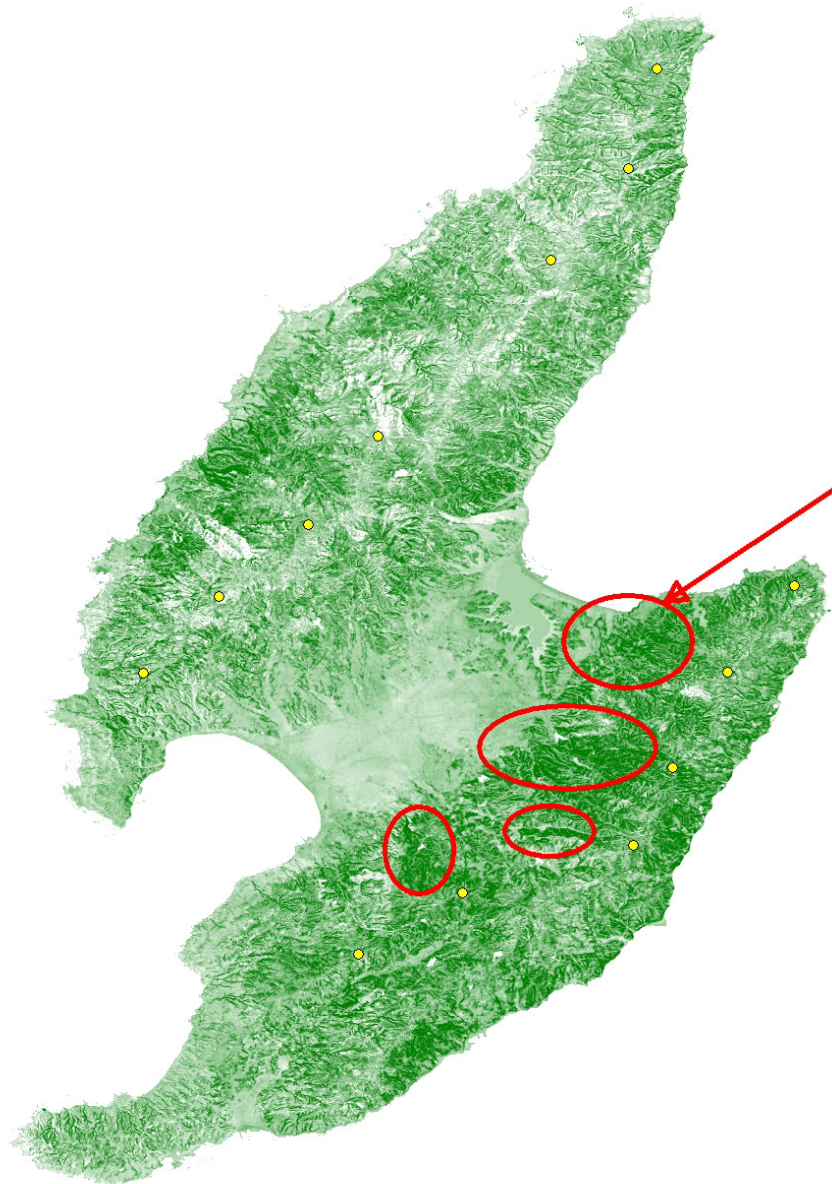

### Tree Height [meters] based on DEM10B

### Tree Height [meters] based on DEM10B with Elevation Contours

### T4 – Tree Height in meters (5m Grid)

Calculated Tree Height

Google Earth

Tall Trees

木の高さは高い